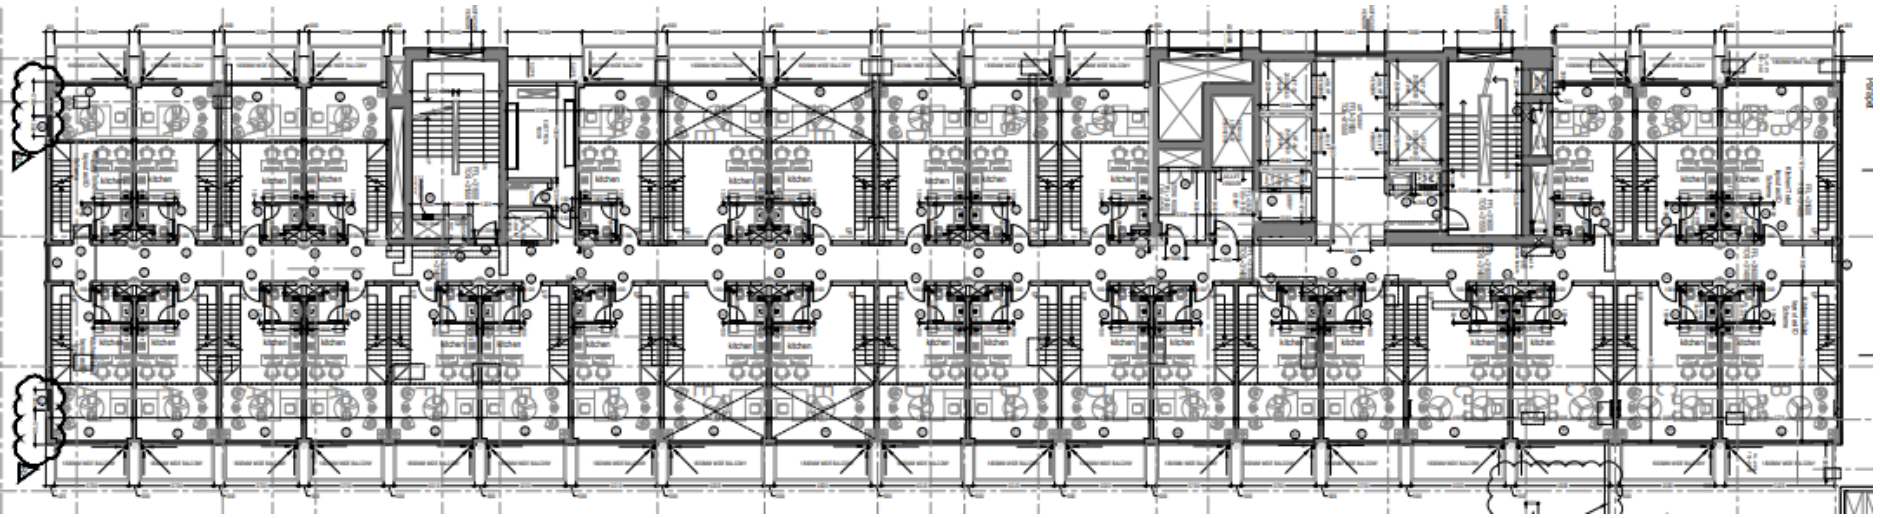

CORNER WALK

Sector 74, Gurugram

Corner Walk

Activate Windows
Go to Settings to activate Windows.

Corner Walk

Front View

Toward Residential Side View

Corner Walk : Loft Layout Plan

Corner Walk: Loft (Gr. Floor Entrance Lobby)

Corner Walk: Loft (Gr. Floor Entrance Lobby)

Corner Walk: Loft (Gr. Floor Entrance Lobby-Toilet)

Corner Walk: Loft (Gr. Floor Drop-off Area)

Corner Walk: Loft Apartment Photograph